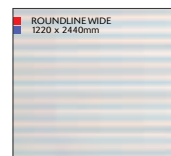

Primed carved panels
Natural carved panels
11 creative patterns

Diffusion

Sirocco

Fully finished carved panels
Cut to size components
6 luxury finishes

SIROCCO™